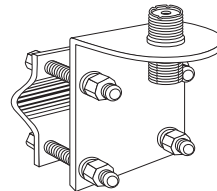

UHF Enclosed Stainless Steel Mirror Mount

Poly Bag w/Header Card For Display - UPC Coded

3249	UHF/PL-259	Stranded	Mnt.w/17' RG-58

3270

UHF to UHF Stainless Steel Mirror Mount

3270