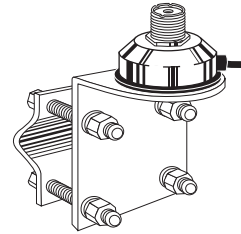

Trunk Mounts

NMO Mount w/Gold Contact Pin & 17' RG-58 Coax

Model	Installed Connector	Coax Conductor	Description
1246	UHF/PL-259	Stranded	Mini-stainless steel
1246-B	UHF/PL-259	Stranded	Mini-black koted stainless steel
1247-MUHF	Mini-UHF	Solid	Mini-stainless steel
1247-B-MUHF	Mini-UHF	Solid	Mini-black koted stainless steel
1247-FME	FME (female)	Solid	Mini-stainless steel
1247-B-FME	FME (female)	Solid	Mini-black koted stainless steel
1247-FSMA	SMA (female)	Solid	Mini-stainless steel

UHF Mount (SO-239) w/17' RG-58 Coax

3246	UHF/PL-259	Stranded	Mini-stainless steel
3246-B	UHF/PL-259	Stranded	Mini-black koted stainless steel

3/8" - 24 Thread Mount w/17' RG-58 Coax

246-B	UHF/PL-259	Stranded	Mini-black koted stainless steel

Mirror Mounts

NMO Stainless Steel Mirror Mounts

Poly Bag w/Header Card For Display - UPC Coded

Model	Installed Connector	Coax Conductor	Description
1249	UHF/PL-259	Stranded	Mnt.w/17' RG-58
1249-MUHF	Mini-UHF	Solid	Mnt.w/17' RG-58
1249-FME	FME (Female)	Solid	Mnt.w/17' RG-58
1249-SMA	SMA (Male)	Solid	Mnt.w/17' RG-58

3249

UHF Enclosed Stainless Steel Mirror Mount

Poly Bag w/Header Card For Display - UPC Coded

3249	UHF/PL-259	Stranded	Mnt.w/17' RG-58

UHF to UHF Stainless Steel Mirror Mount

3270