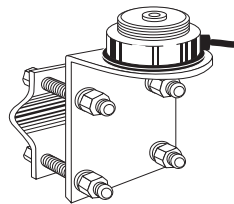

1249
1249-MUHF
1249-FME
1249-SMA

UHF Enclosed Stainless Steel Mirror Mount

Poly Bag w/Header Card For Display - UPC Coded

3249	UHF/PL-259	Stranded	Mnt.w/17' RG-58